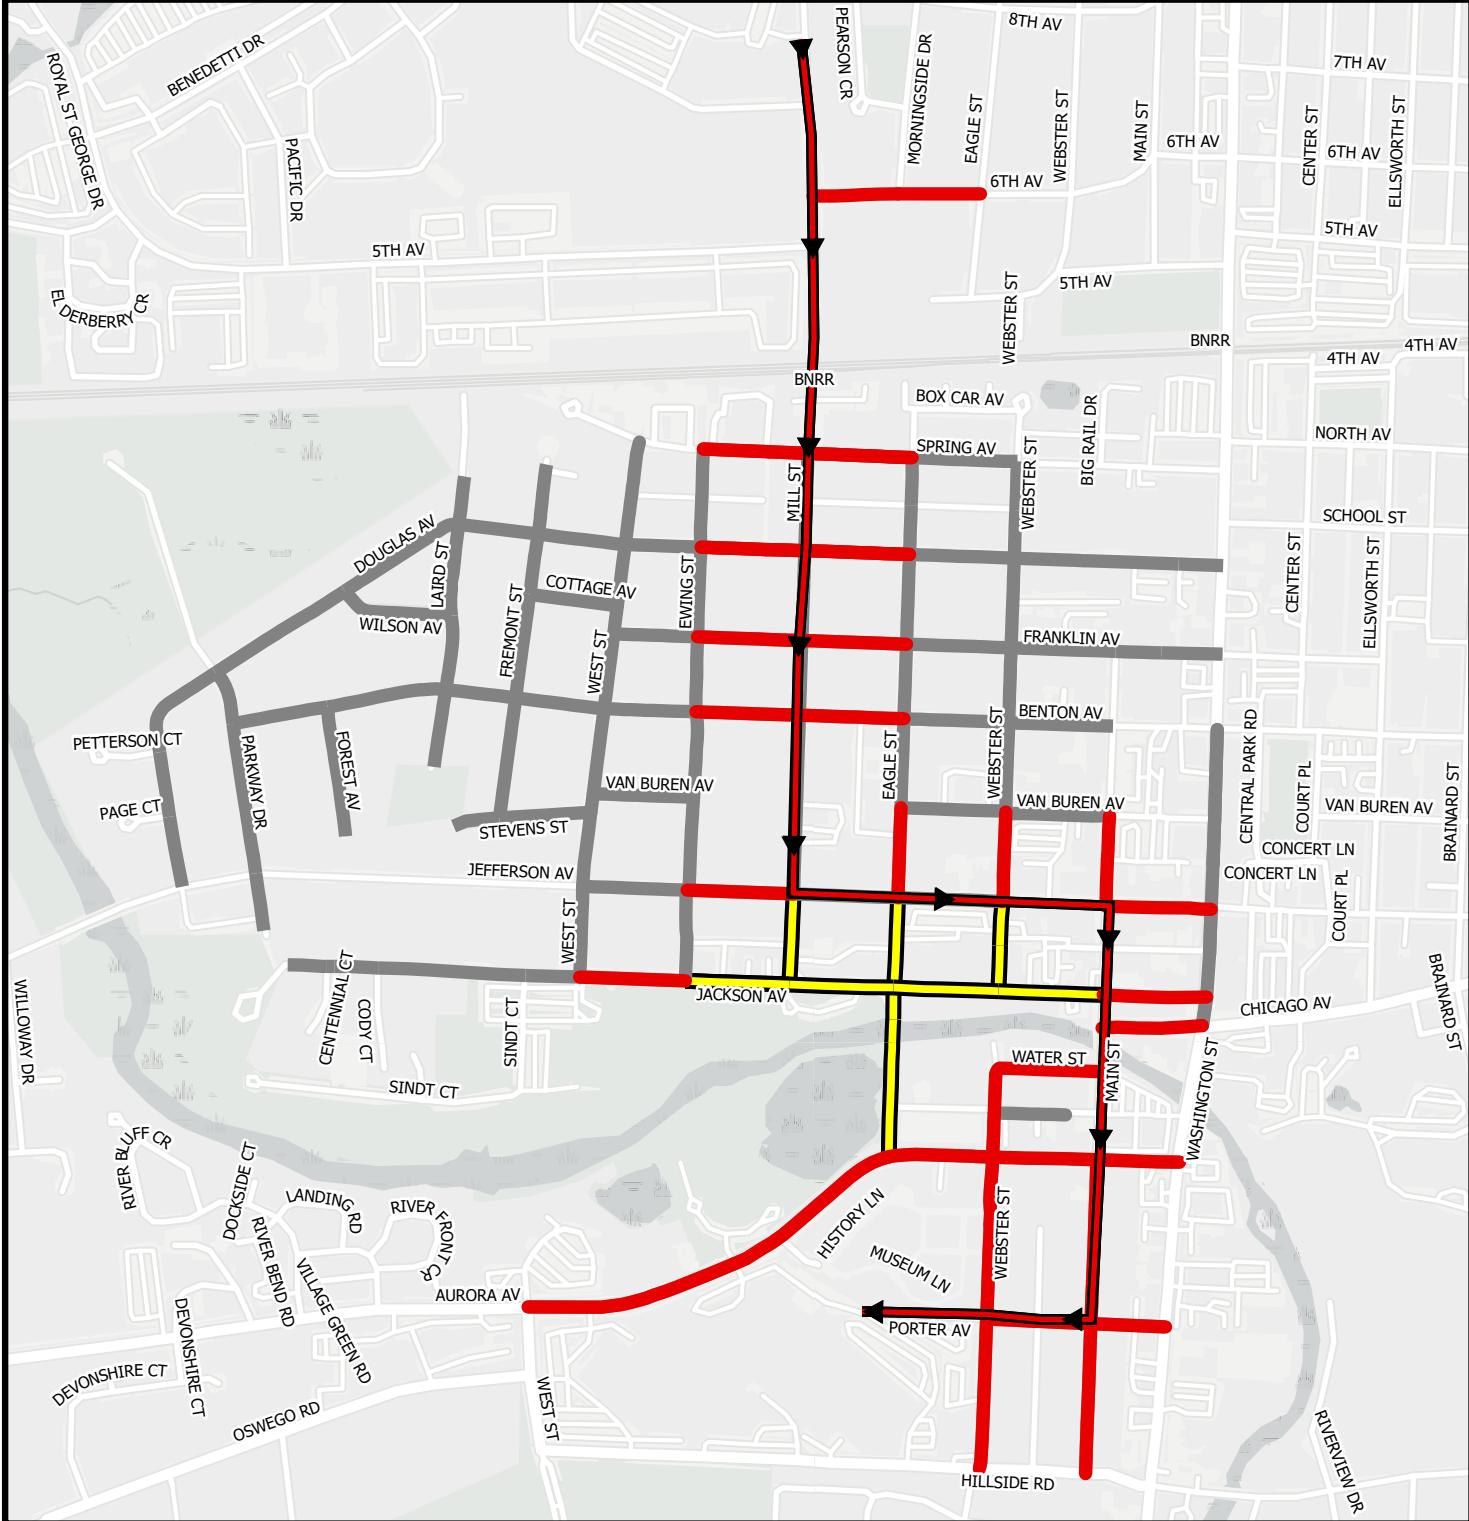

# LAST FLING LABOR DAY PARADE TRAFFIC CONTROL PLAN: SEPTEMBER 2, 2024

Special Events  
Grace Fratto (630) 420-6045  
[www.naperville.il](http://www.naperville.il)  
July 2024

This map should be used for reference only. The data is subject to change without notice. The City of Naperville assumes no liability in the use or application of the data. Reproduction or redistribution is forbidden without expressed written consent from the City of Naperville.

- ➔ Parade Route & Street Closures 7:00am to 1:30pm  
No Parking, Tow-Away Zone 5:00am to 1:30pm  
\*Parade starts at 10am\*
- Event Related Traffic Restrictions  
Refer to Last Fling 2024 TCP for details
- Last Fling Street Closure  
Refer to Last Fling 2024 TCP for details